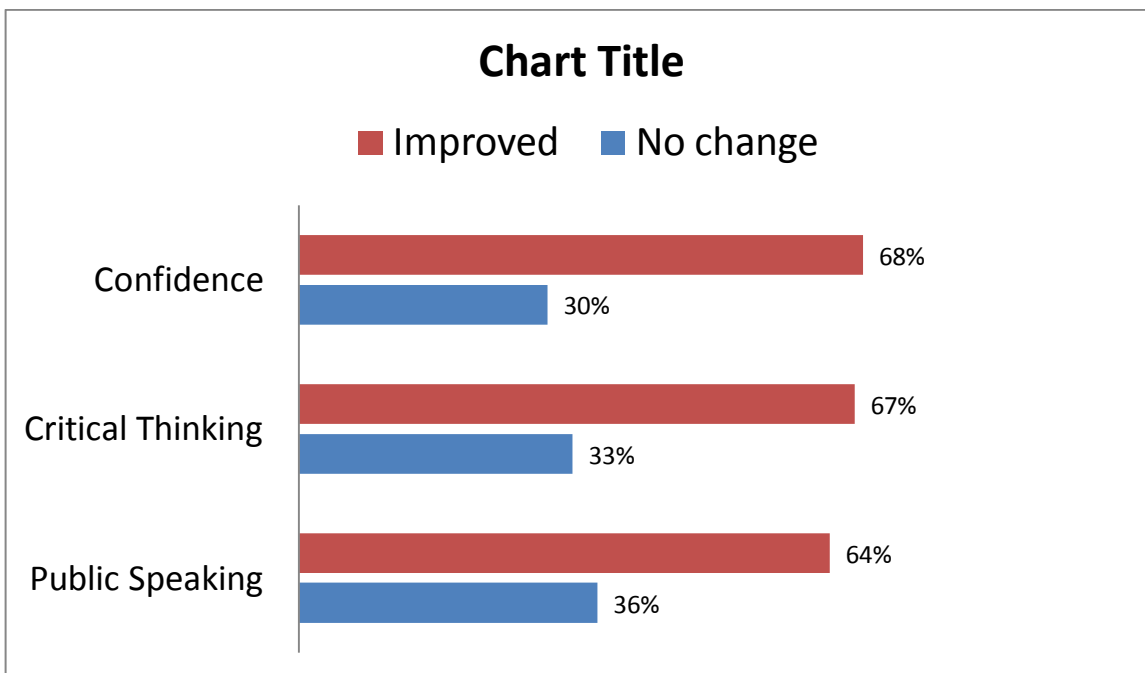

PARENT SURVEY RESULTS

Session-end surveys submitted to all families with children enrolled in DebateAble clubs, 2012-2016.
Overall result totals included:

Figure 1: Please rate how DebateAble's overall program met your expectations.

Figure 2: Please assess any changes in your student's critical thinking, public speaking and confidence level that you feel may be attributed to this Debate Club session.

CUMULATIVE: 84% of all parents surveyed reported *improvement in one or more* of the categories listed above: confidence, critical thinking and public speaking.