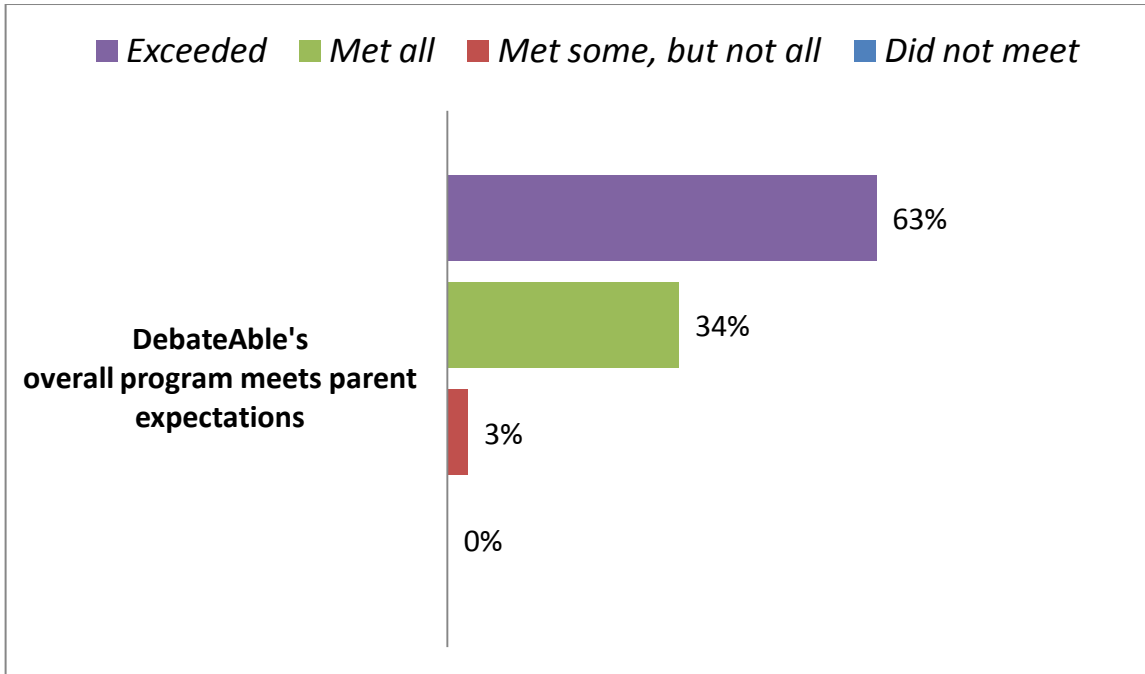

PARENT SURVEY RESULTS

Session-end surveys submitted to all families with children enrolled in DebateAble clubs, 2012-2016.
Overall result totals included:

Figure 1: Please rate how DebateAble's overall program met your expectations.

Figure 2: Please assess any changes in your student's critical thinking, public speaking and confidence level that you feel may be attributed to this Debate Club session.

CUMULATIVE: 84% of all parents surveyed reported *improvement in one or more* of the categories listed above: confidence, critical thinking and public speaking.